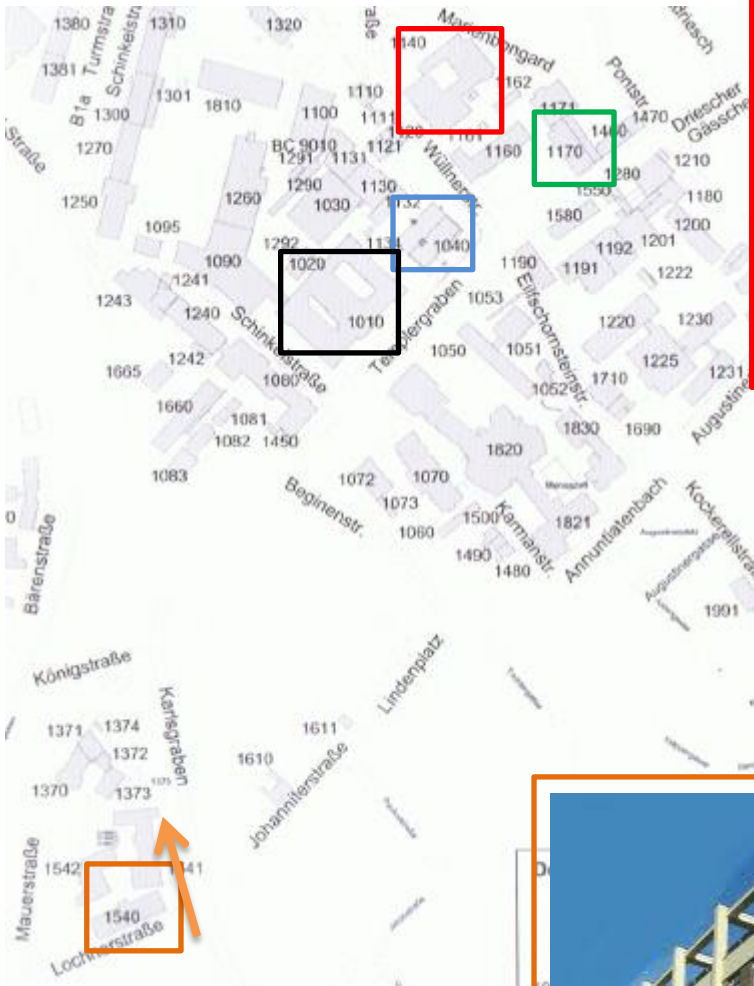

Wüllernstraße 2

Be 326 (3rd floor)

Geological Library and small CIP-Pool (opening hours:
Monday-Thursday: 9-17h / Friday: 9-12h)

University Library

Loan Department / Interlibrary Loan Department
(ground floor)

Tel.: 80-94456

E-Mail: ausleihe@bth.rwth-aachen.de / fernleihe@bth.rwth-aachen.de

Last orders: 30 minutes before closure

Mon - Fri: 8.30 - 19.00

Sat: 9.00 - 13.00

Mon - Fri: Books ordered until 16:00 can be borrowed at the same day.

Reading Rooms:

Lernen und Arbeiten I + II

(1st floor)

Mon - Fri: 8.00 - 24.00

Sat: 9.00 - 24.00

Sun: 11.00 - 24.00

Informationszentrum - IZ

(2nd floor)

Tel.: 80-94459

E-Mail: iz@bth.rwth-aachen.de

Mon - Fri: 8.00 - 24.00

Sat: 9.00 - 24.00

Sun: 11.00 - 24.00

Patent Information Centre (PNZ)

(3rd floor)

Tel.: 80-94480 or 80-93601

Fax: (0241) 80 92-239

Internet: www.bth.rwth-aachen.de/PNZ/

E-Mail: pnz@bth.rwth-aachen.de

Mon, Tue: 8.30 - 16.30

Wed: 8.30 - 18.30

Thu, Fri: 8.30 - 16.30

Main Building